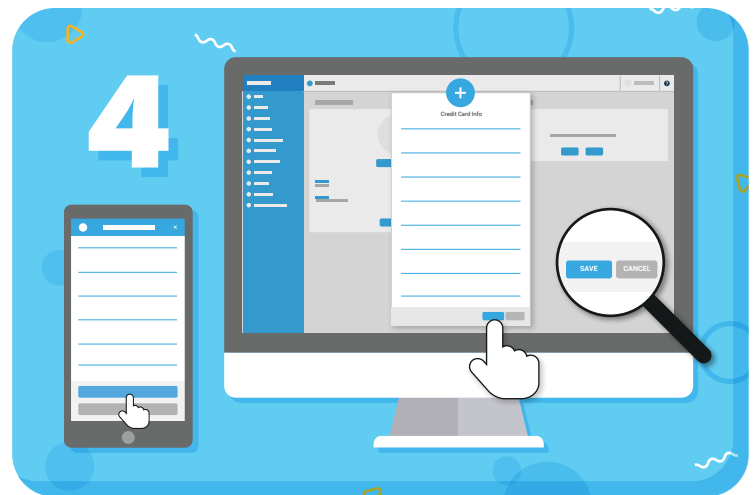

How to Add a Credit Card

Click your name to view account options

Click **"Profile Settings"** from the drop-down menu

Click the **"Add Card"** button

Enter your card details and click **"Save"**

Have more questions? Check out the Help Center by clicking **?** in the top right corner